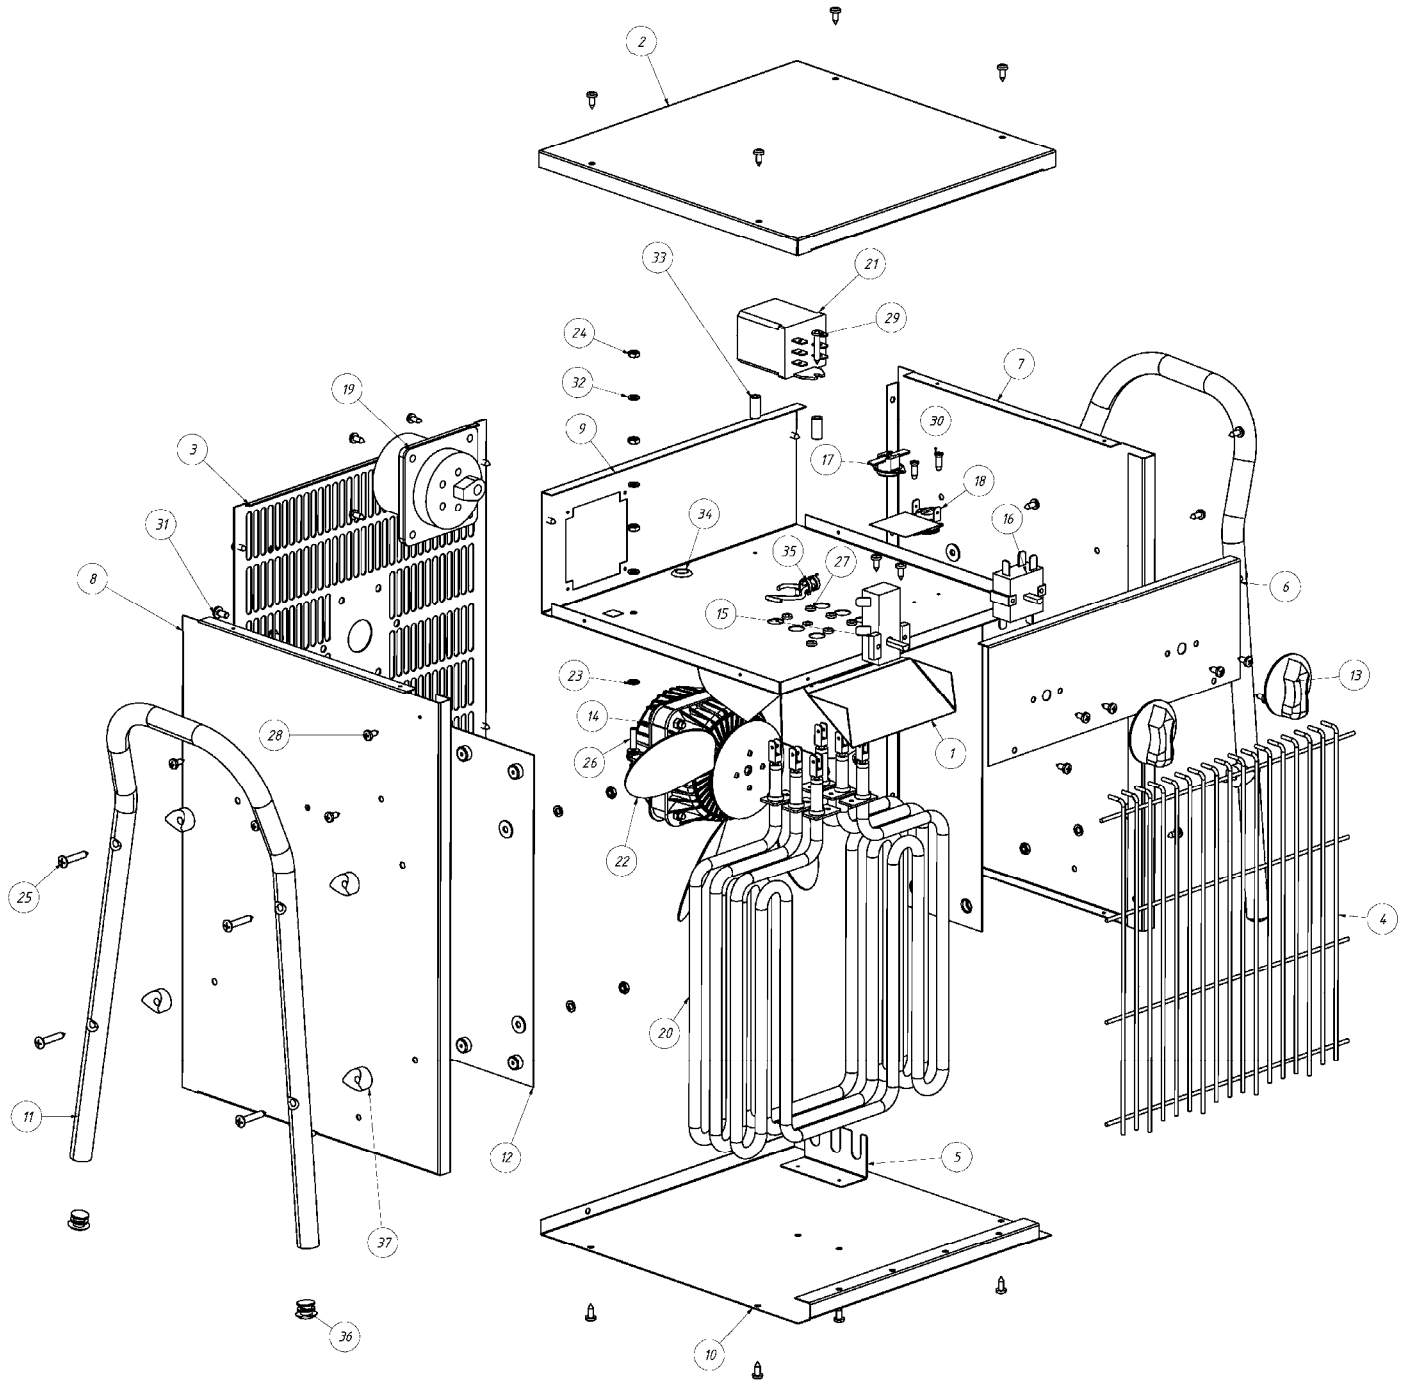

ELECTRIC HEATERS

MODEL REM 5 EPB

ILLUSTRATED PARTS BREAKDOWN

ELECTRIC HEATERS REM 5 EPB 5kW

Pos.	Description	Code	Qty.
1	DEFLECTOR	S/R	1
2	TOP COVER	S/R	1
3	BACK GRILL COVER	S/R	1
4	GRILL	4511.239	1
5	HEATING ELEMENT BRACKET	4511.221	1
6	FRONT PANEL	S/R	1
7	LEFT SIDE COVER	S/R	1
8	RIGHT SIDE COVER	S/R	1
9	SHELF	S/R	1
10	DOWN COVER	S/R	1
12	HEAT SHIELD	S/R	2
13	KNOB 44mm	4510.610	2
14	MOTOR 7W/230V	4510.310	1
15	BIMETALLIC THERMOSTAT 16A/250V 5-75oC	4510.403	1
16	ROTARY SWITCH 16A/400V	4510.401	1
17	OVERHEAT THERMOSTAT 16A/250V 80oC	4510.449	1
18	OVERHEAT SENSOR 16A/250V 60oC/NO	4510.404	1
19	PLUG 16A/400 3P+N+E (56)	4510.422	1
20	HEATING ELEMENT 1666W	4510.380	3
21	RELAY 230V 16A/250V 2CO	4510.444	1
22	FAN 230/28	4510.320	1
23	TOOTHED LOCK WASHER A4.3	4510.811	1
24	HEXAGON NUT M4	4510.808	3
26	SCREW M4X16	4510.828	1
27	TAPPING SCREW ST3.9X9.5	4510.802	6
28	TAPPING SCREW ST3,5X9,5	4510.847	42
29	TAPPING SCREW ST3.5X22	4510.827	2
30	SCREW ST3,9X9,5	4510.841	2
31	SCREW M4X8	4510.814	3
32	SPRING LOCK WASHER	4510.810	6
33	SLEEVE	4510.613	2
34	SEAL WIRE	4511.621	1
35	BELT	4510.608	2

S/R = Parts Available On Special Request Only