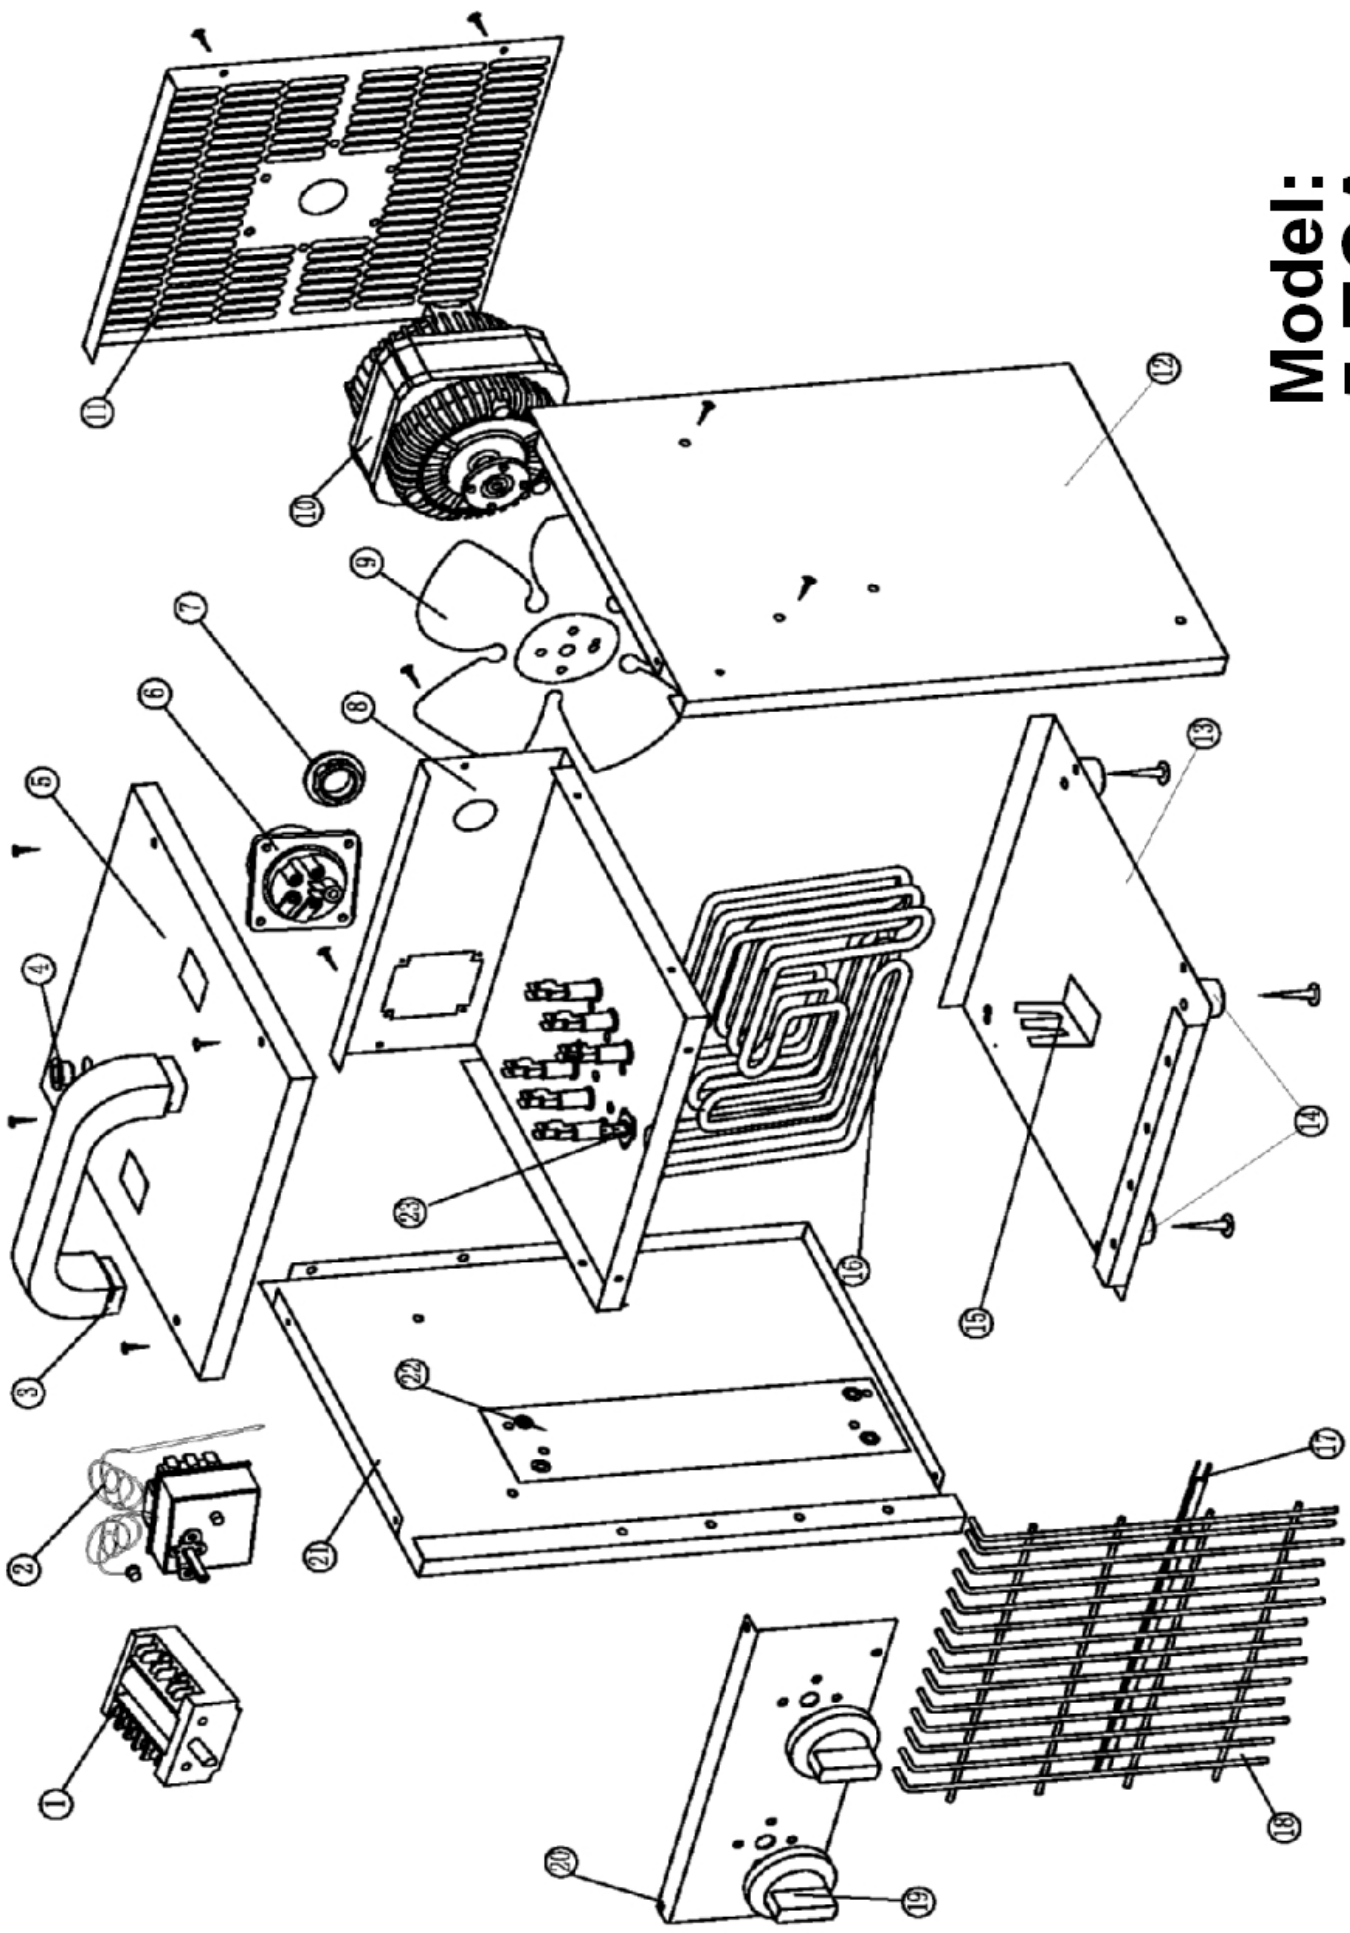

# Model: 5 ECA

MASTER ELECTRIC HEATERS 5 ECA

<b>Pos.</b>	<b>COD.</b>	<b>DESCRIPTION</b>
1	4615.219	Switch
2	4615.221	Thermostat Control
3	S/R	Handle
4	S/R	Top Panel Cap
5	S/R	Top Panel
6	4615.220	Plug
7	4615.217	Bushing
8	S/R	Middle Panel
9	4615.215	Fan
10	4615.218	Motor
11	S/R	Back Side Cover
12	S/R	Right Side Panel
13	S/R	Bottom Panel
14	S/R	Plastic Feet
15	S/R	Fixed For Heating Element
16	4615.216	Heating Element
17	S/R	Thermostat Strip
18	S/R	Grille
19	4615.207	Knob
20	S/R	Control Panel
21	S/R	Left Side Panel
22	S/R	Thermal Cover
23	4615.223	Self-Resetting Thermal Cut-Out

S/R = Parts available by special request only